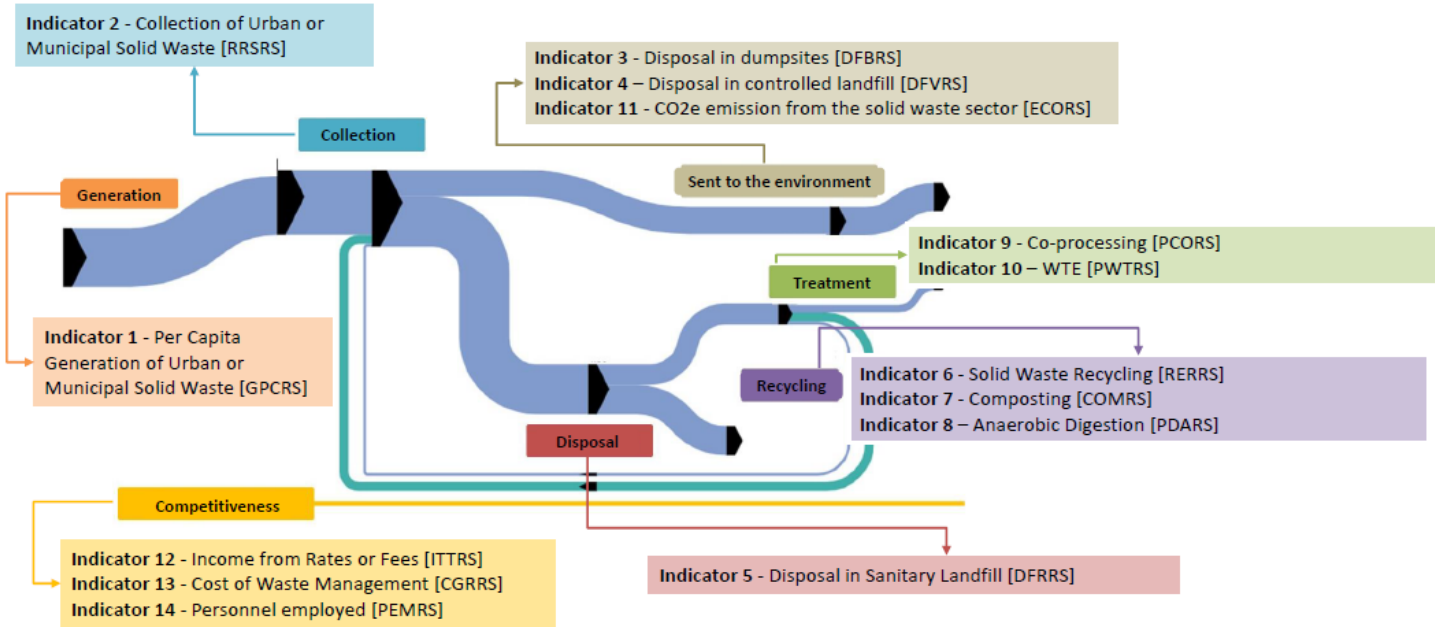

Session 7: Other initiatives for collaboration with environmental, climate change and disaster statistics

WESR Platform / LAC

IDB Waste & CE hub / LAC

BELIZE GEO + Platform

TTO SDG Repository

GRS Indicators in a Sankey Diagram.