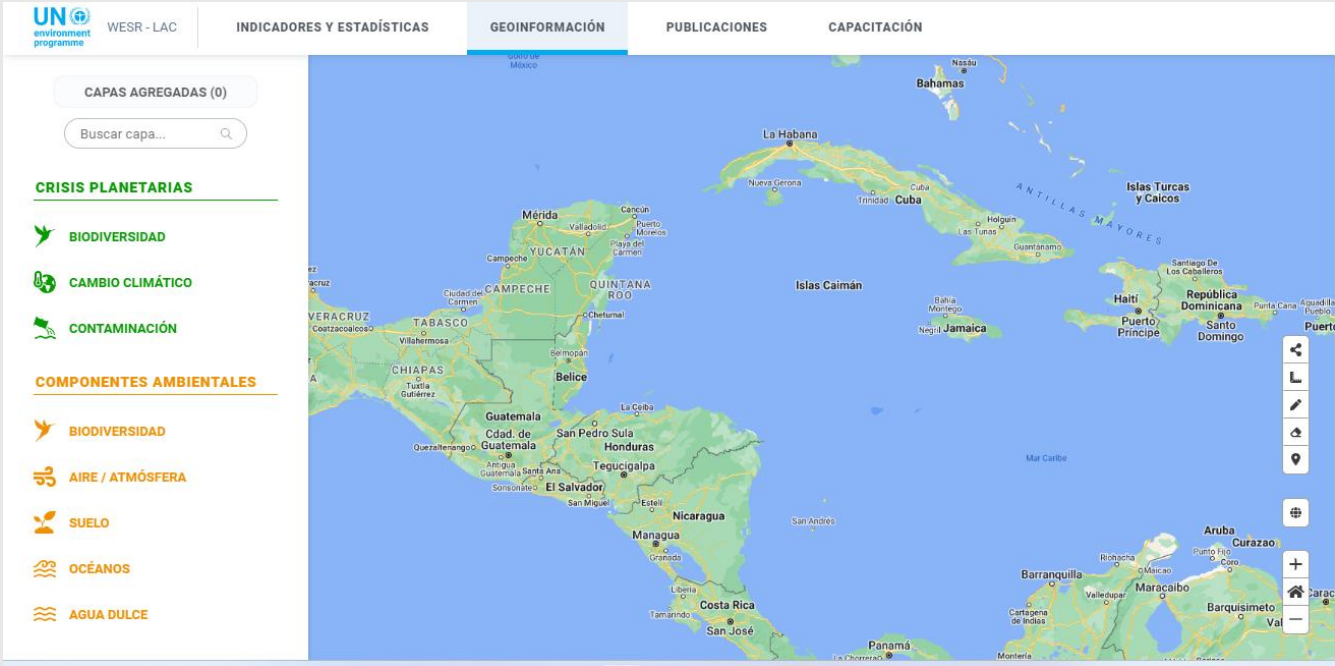

## GRS Indicators in a Sankey Diagram.

Fuente: Con base en imagen de Material flow diagram for European Union (27 countries) 2020 de Eurostat. 5

# Session 7: Other initiatives for collaboration with environmental, climate change and disaster statistics

WESR Platform / LAC

IDB Waste & CE hub / LAC

BELIZE GEO + Platform

TTO SDG Repository