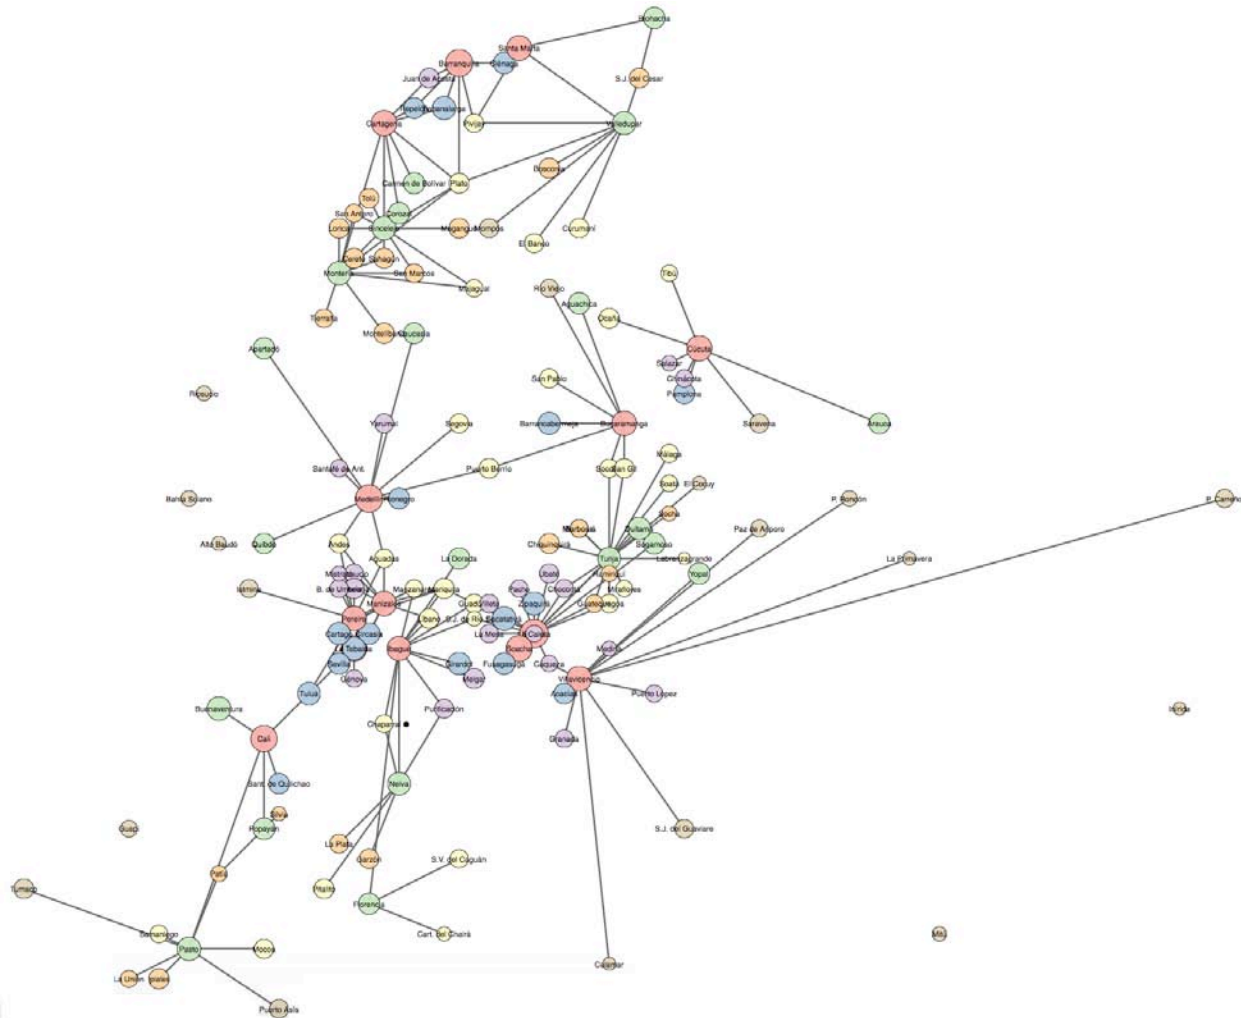

## Urban-Rural Gradients: Colombia's Provincial Network According to 'Degree of Rurality.'

Red: urban; blue: peri-urban intermediate; green: near intermediate; orange: distant intermediate; purple: peri-urban rural; yellow: near-urban rural; brown: distant or isolated rural.

Source: Ramírez, J.C. & De Aguas, J. (2016). Territorial Configuration of Colombia's Provinces: Rurality and Networks. ECLAC Working Paper.