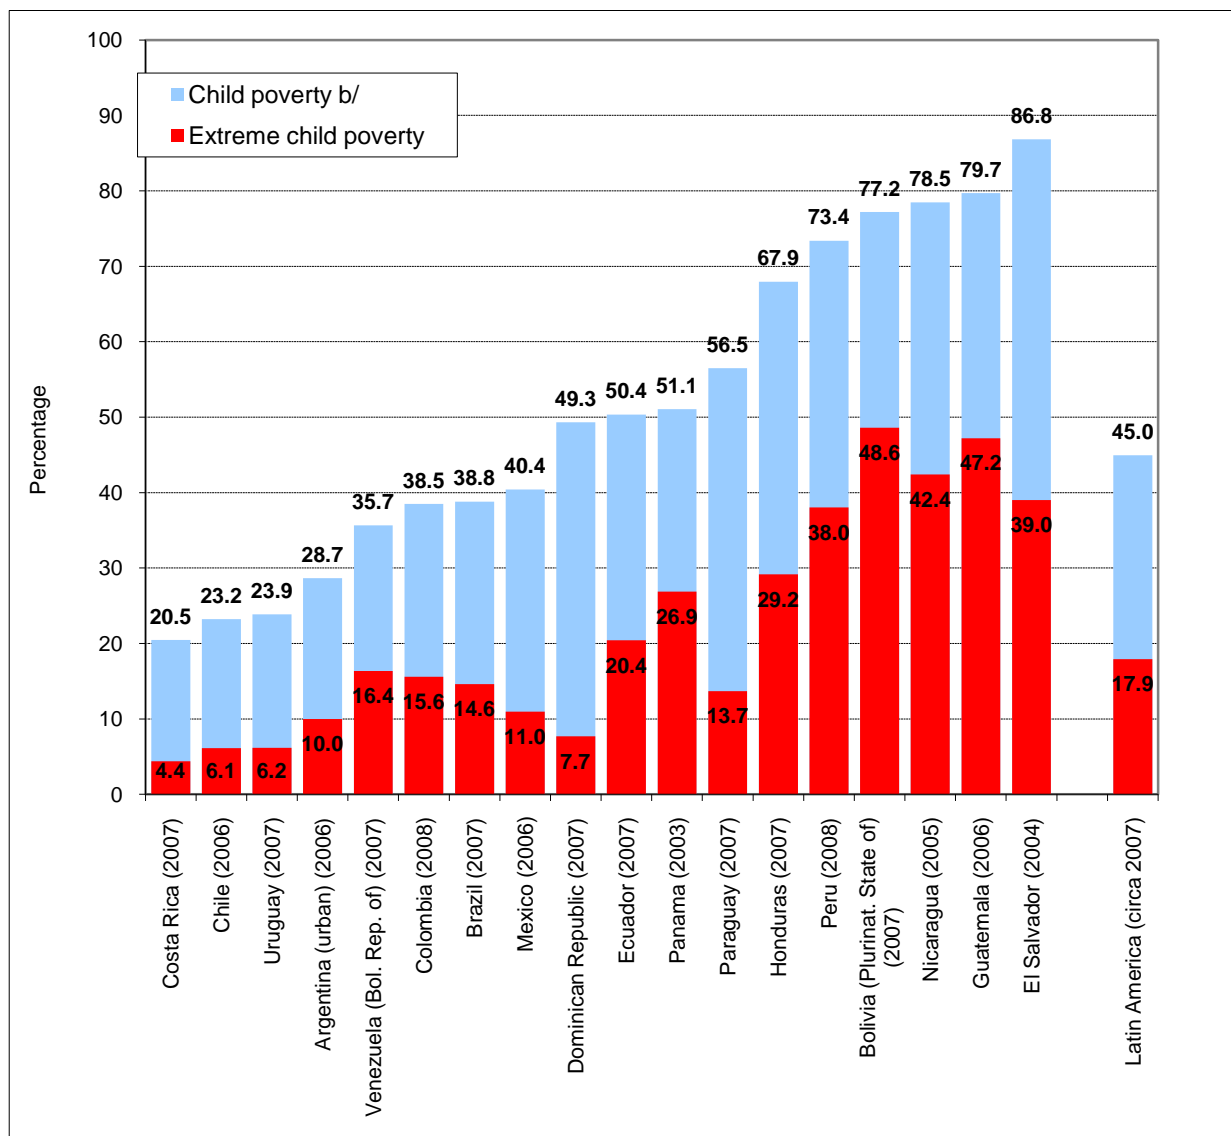

## LATIN AMERICA (18 COUNTRIES): CHILDREN IN EXTREME POVERTY AND TOTAL POVERTY a/

(Percentages)

Source: ECLAC, on the basis of special tabulations from household surveys from the respective countries.

a/ Children aged 0 to 17.

b/ Includes extremely poor children.